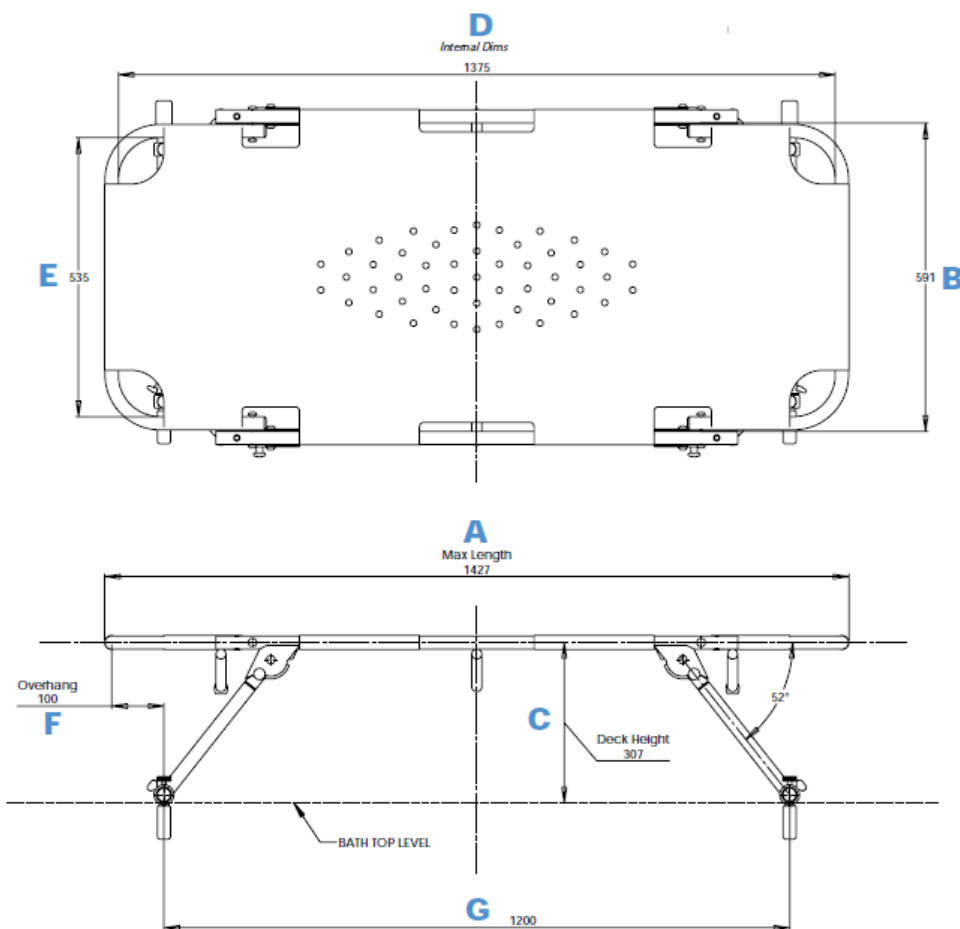

# OVER BATH SHOWER CHANGER

*\*Side Rails Optional*

# OVER BATH SHOWER CHANGER

The Leit Shower Changer is a folding lightweight changer and shower table which retro-fits many standard 1700mm baths (NB some baths may not be suitable and AIS Healthcare can provide advice). The shower changer is lightweight and easy to use. It is portable not only within the home but is also ideal for travel use. (A convenient carrying bag is available as an option.) When used in the home, the shower changer can be folded and stored away when not required allowing the bath to be used by other family members. Side rails are optional extra if required.

	A	B	C	D	E	F	G
Model no.	Length	Width	Deck Height	Internal Length	Internal Width	Over Hang	Distance Between Feet
	1427mm	591mm	307mm	1375mm	535mm	100mm	1200mm

Approximate dimensions

User Weight: 120kg, Unit Weight: 8kg, Maximum Load: 250kg

## standard features

- Fits many standard baths from 1700mm long
- Standard colour gun metal grey with contrast colours for fitting and white vinyl
- Full instruction manual provided with unit