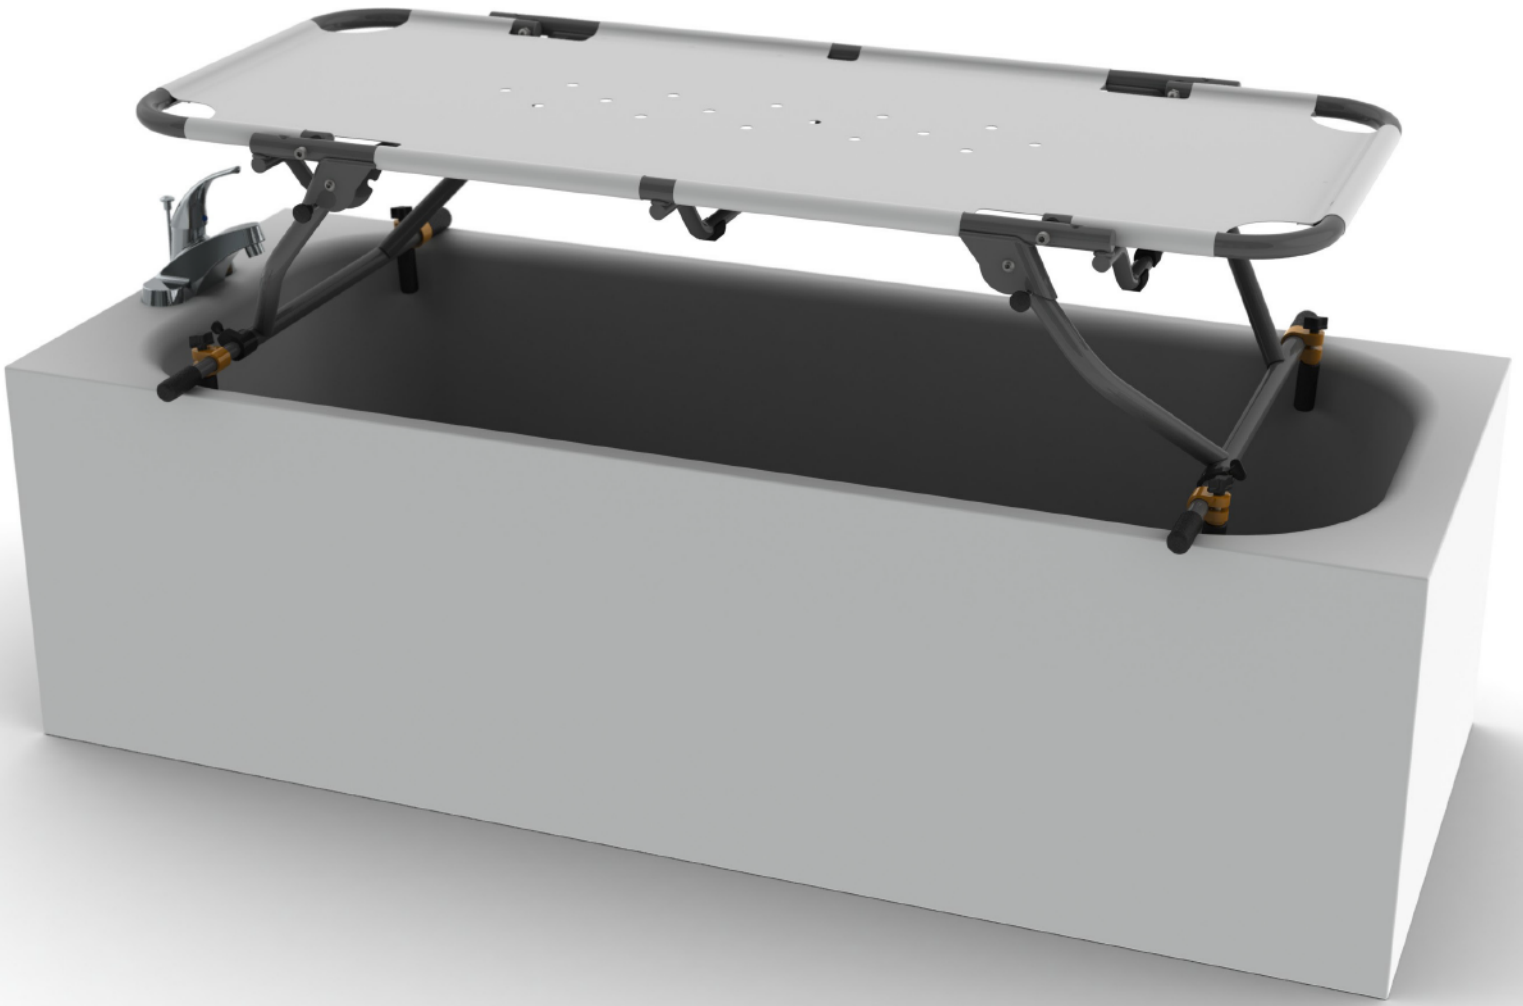

# OVER BATH SHOWER CHANGER

*\*Side Rails Optional*

# OVER BATH SHOWER CHANGER

The Leit Shower Changer is a folding lightweight changer and shower table which retro-fits many standard 1700mm baths (NB some baths may not be suitable and AIS Healthcare can provide advice). The shower changer is lightweight and easy to use. It is portable not only within the home but is also ideal for travel use. (A convenient carrying bag is available as an option.) When used in the home, the shower changer can be folded and stored away when not required allowing the bath to be used by other family members. Side rails are optional extra if required.

	A	B	C	D	E	F	G
Model no.	Length	Width	Deck Height	Internal Length	Internal Width	Over Hang	Distance Between Feet
	1427mm	591mm	307mm	1375mm	535mm	100mm	1200mm

Approximate dimensions

User Weight: 120kg, Unit Weight: 8kg, Maximum Load: 250kg

## standard features

- Fits many standard baths from 1700mm long
- Standard colour gun metal grey with contrast colours for fitting and white vinyl
- Full instruction manual provided with unit